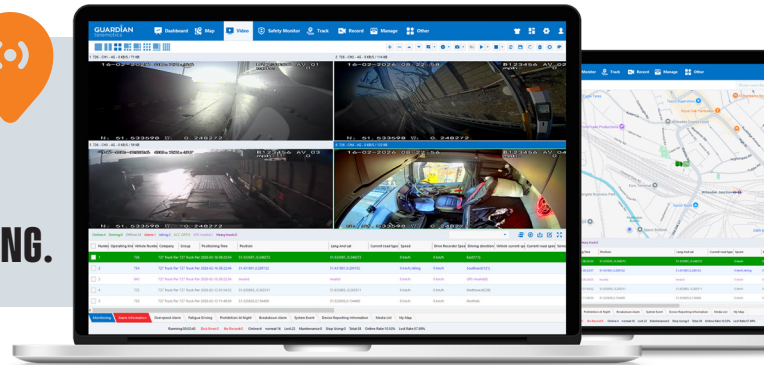

LIVE VIEW AND VEHICLE TRACKING

Real-Time Monitoring
Accountability | Peace of Mind

GUARDIAN
telematics

from Guardian Automotive

01202 870860 | guardianauto.co.uk

LIVE VIEW TRACKING PROVIDES REAL TIME INSIGHTS THAT HELP REDUCE COSTS, ENHANCE SAFETY AND INCREASE PRODUCTIVITY BY ENABLING SMARTER, DATA-LED DECISION MAKING.

REAL-TIME MONITORING

Instant Visibility: With live view tracking, fleet managers and operators can monitor the vehicle's surroundings in real-time. This means they can continuously watch over the cargo, driver, and the road ahead, all while the vehicle is on the move.

Remote Access: Subscription based live view services offer mobile or web access, allowing fleet managers to monitor the vehicle from anywhere at any time. This makes it ideal for managers who need to keep track of multiple vehicles across wide areas.

Efficient Dispatching: By utilising live tracking data, fleet managers can optimise routes and dispatch vehicles more effectively, knowing exactly where each truck is at any given moment.

IMPROVED INCIDENT MANAGEMENT