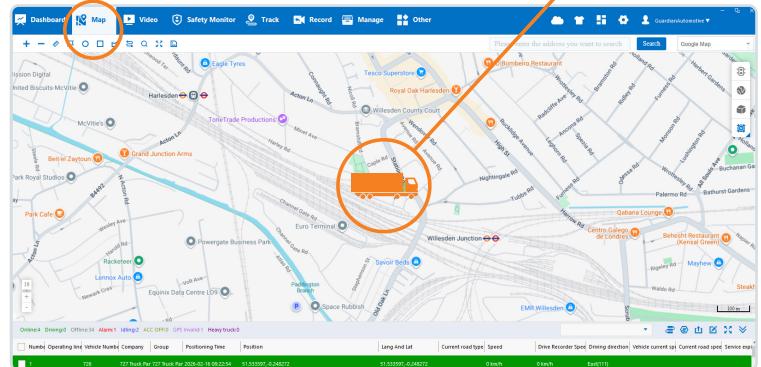

LIVE VIEW AND VEHICLE TRACKING

Real-Time Monitoring
Accountability | Peace of Mind

GUARDIAN
telematics

from Guardian Automotive

01202 870860 | guardianauto.co.uk

LIVE VIEW TRACKING PROVIDES REAL TIME INSIGHTS THAT HELP REDUCE COSTS, ENHANCE SAFETY AND INCREASE PRODUCTIVITY BY ENABLING SMARTER, DATA-LED DECISION MAKING.

REAL-TIME MONITORING

Instant Visibility: With live view tracking, fleet managers and operators can monitor the vehicle's surroundings in real-time. This means they can continuously watch over the cargo, driver, and the road ahead, all while the vehicle is on the move.

Remote Access: Subscription based live view services offer mobile or web access, allowing fleet managers to monitor the vehicle from anywhere at any time. This makes it ideal for managers who need to keep track of multiple vehicles across wide areas.

MAP LOCATION AND SPEED

OPTIMISED FLEET MANAGEMENT

Centralised Monitoring: Multiple vehicles can be monitored simultaneously, streamlining fleet management. This provides a single platform for overseeing both vehicle location (via live tracking) and visual monitoring (via live CCTV feeds).