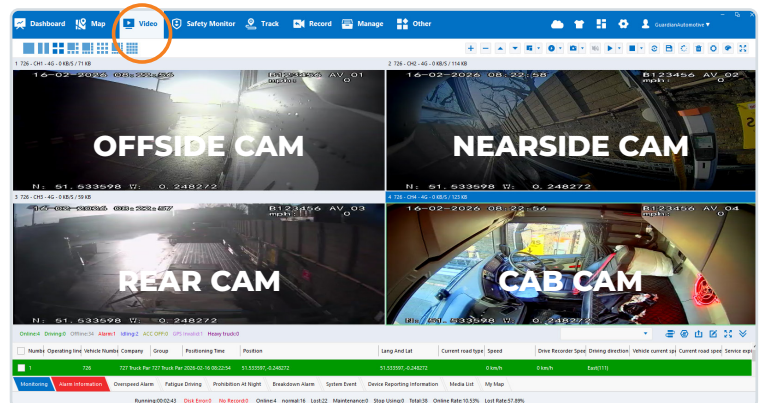

OPTIMISED FLEET MANAGEMENT

Centralised Monitoring: Multiple vehicles can be monitored simultaneously, streamlining fleet management. This provides a single platform for overseeing both vehicle location (via live tracking) and visual monitoring (via live CCTV feeds).

Tracking Vehicle and Cargo in Transit: Live view tracking allows for constant monitoring of the vehicle and cargo during its journey, ensuring that both are secure and any anomalies are detected in real time.

Efficient Dispatching: By utilising live tracking data, fleet managers can optimise routes and dispatch vehicles more effectively, knowing exactly where each truck is at any given moment.