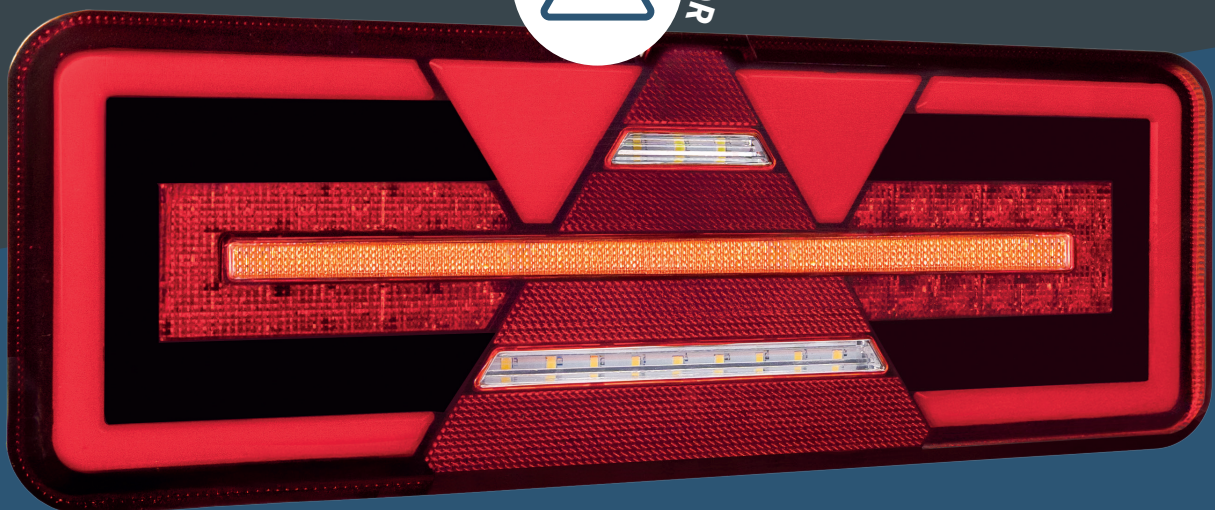

LED TRAILER LAMP WITH INCREMENTAL INDICATOR

56 x SMD LEDS
2 BOLT FIXING
RATED IP67
CABLE CONNECTION
NEON EFFECT | INCREMENTAL INDICATOR
ECE R10, R148, R150, EMC, CE, E, UKCA
L.360mm H.135mm D.36mm

**12-24 VOLT
MULTI VOLTAGE**

**IP67 RATED
WATER RESISTANT**

**NEON
EFFECT**

**RL130LH
RL130RH**

**R10
RATED**

**UK
CA**

CE

6 FUNCTIONS

Stop | Tail | DI | Fog | Reverse | Reflex Reflector